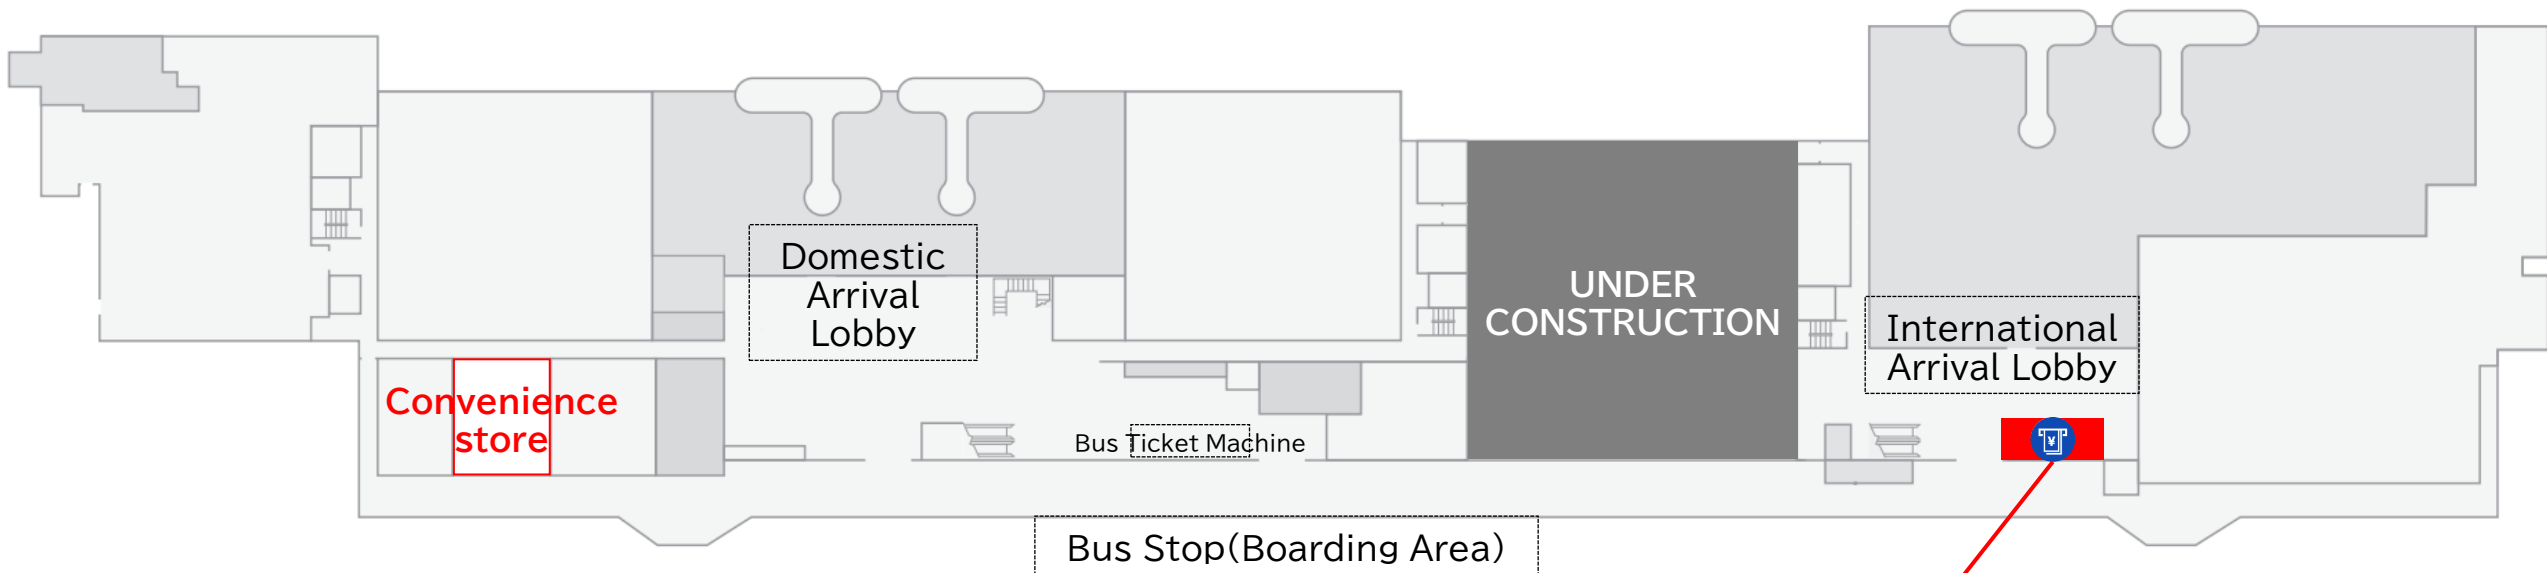

1F Floor Information

- ATM/Hiroshima Bank Automated Currency Exchange Machine
(Business hours 8:00~21:00)
- Travelex (Currency Exchange)
(Business hours 8:00~16:30)