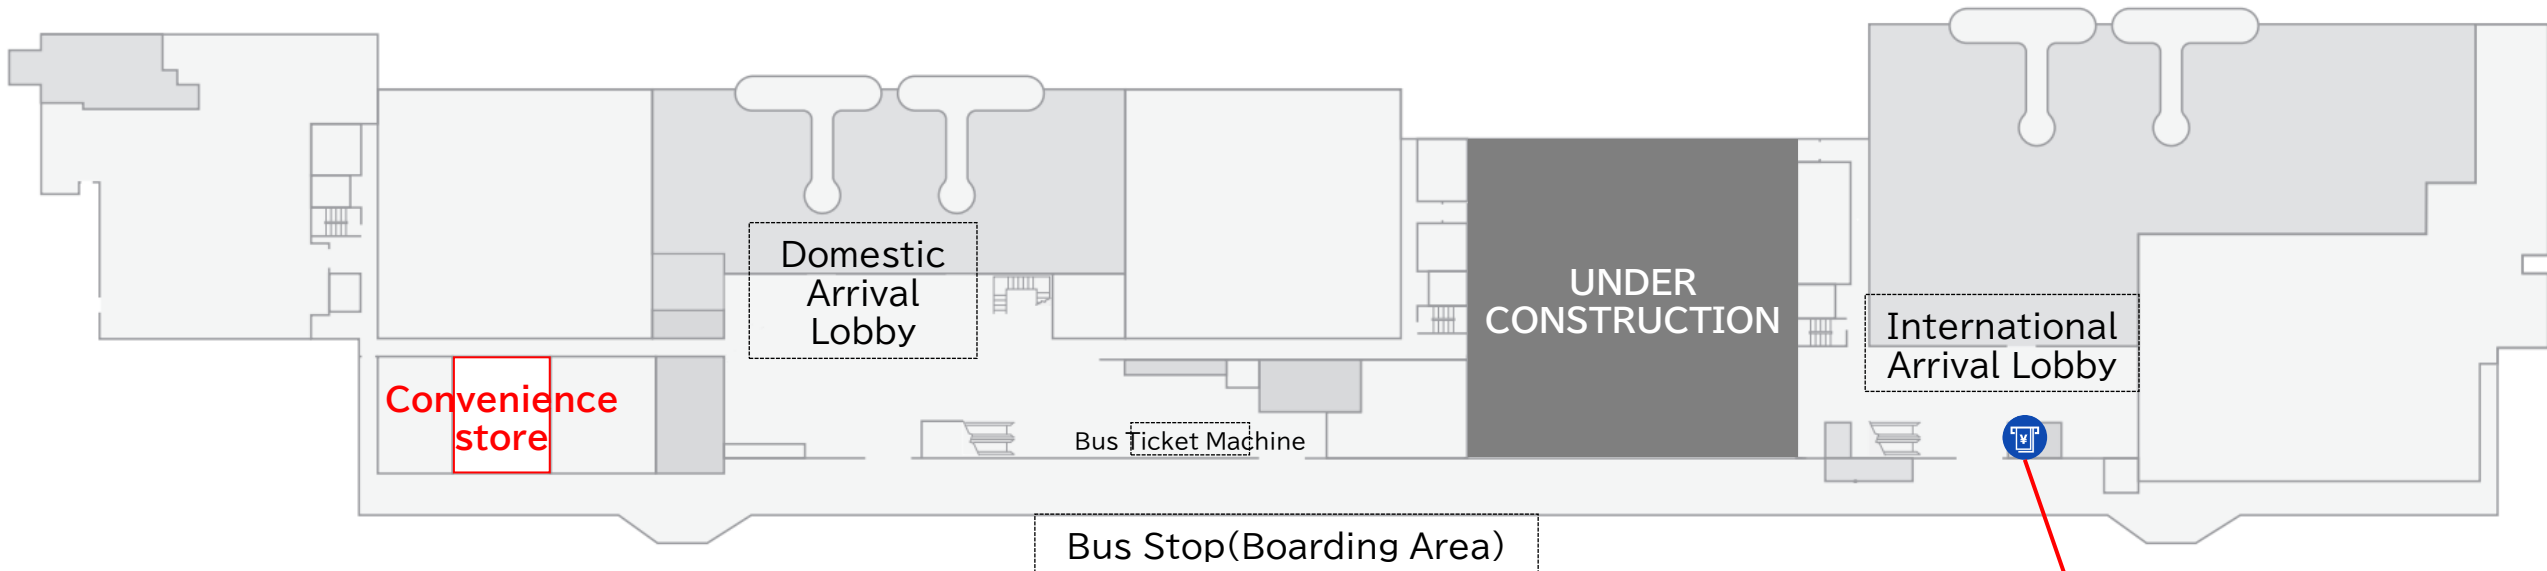

# 1F Floor Information

**ATM**  
**Hiroshima Bank Automated Currency Exchange Machine**  
**From March 16, 2026, open**  
**(Business hours 8:00~21:00)**