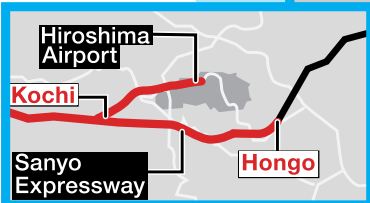

Notice of Traffic Restrictions for the G7 Hiroshima Summit **Expressway**

Road closures will be implemented when state leaders are in transit.

Restriction period 2023/5/18^{Thu} ~ 5/22^{Mon}

Section Hongo IC ~ Kuga IC Up and down lanes etc.

Scheduled traffic restriction route

- Predicted traffic restriction route
- Predicted traffic restriction area

*Depending on daily conditions, there may be sudden traffic restrictions not shown on these maps