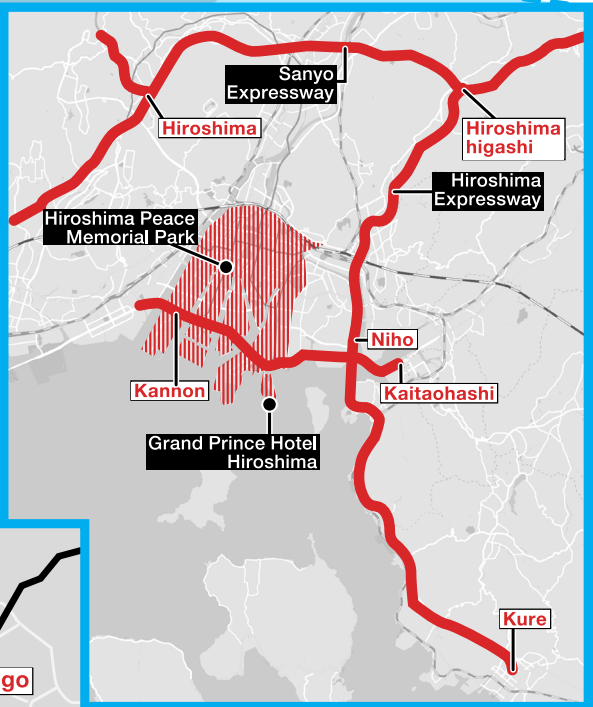

Notice of Traffic Restrictions for the G7 Hiroshima Summit **Expressway**

Road closures will be implemented when state leaders are in transit.

Restriction period 2023/5/18^{Thu} ~ 5/22^{Mon}

Section Hongo IC ~ Kuga IC Up and down lanes etc.

Scheduled traffic restriction route

- Predicted traffic restriction route
- Predicted traffic restriction area

*Depending on daily conditions, there may be sudden traffic restrictions not shown on these maps