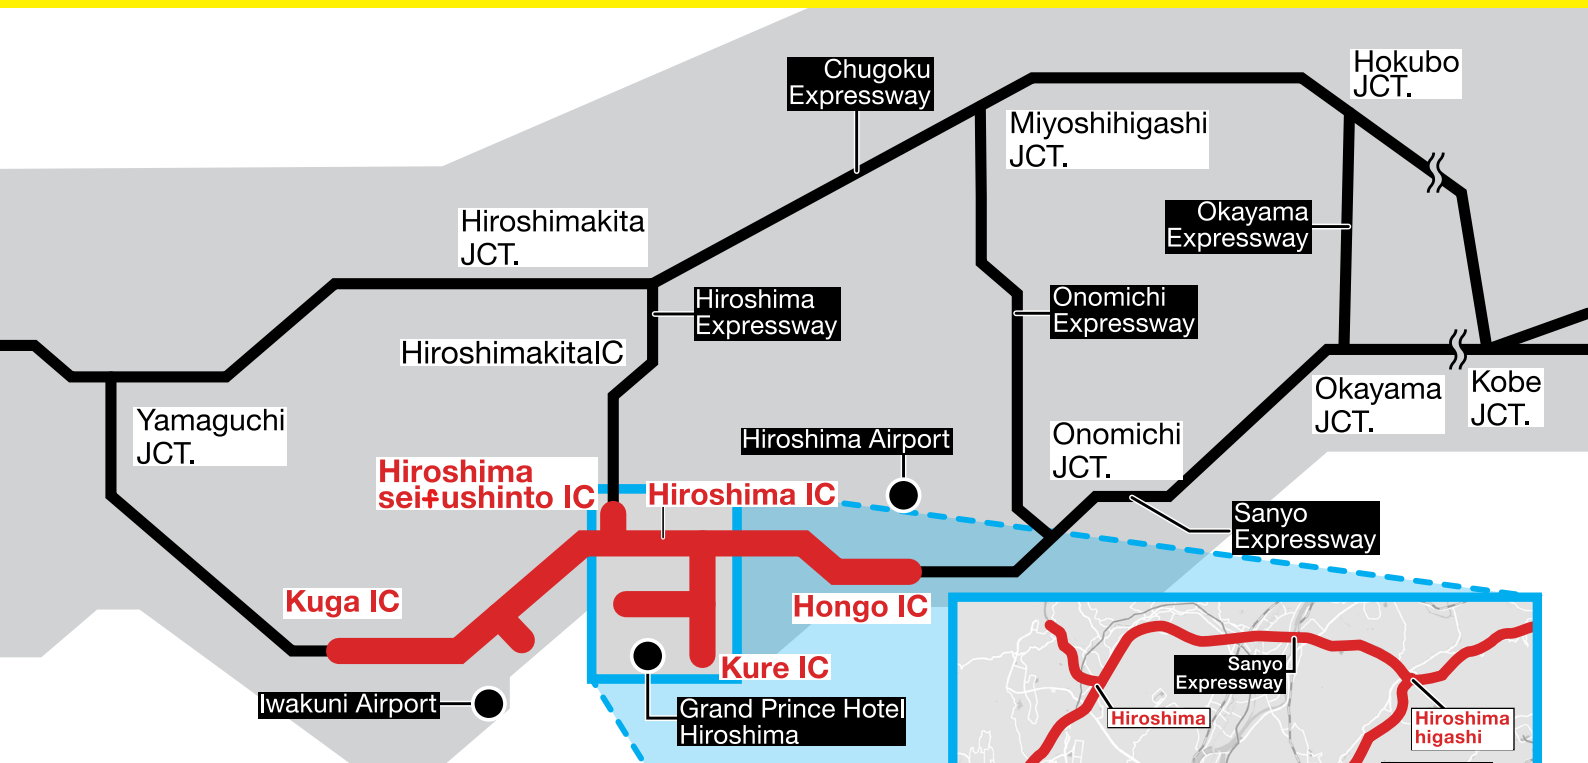

Notice of Traffic Restrictions for the G7 Hiroshima Summit **Expressway**

Road closures will be implemented when state leaders are in transit.

Restriction period 2023/5/18^{Thu} ~ 5/22^{Mon}

Section Hongo IC ~ Kuga IC Up and down lanes etc.

Scheduled traffic restriction route

- Predicted traffic restriction route
- Predicted traffic restriction area

*Depending on daily conditions, there may be sudden traffic restrictions not shown on these maps